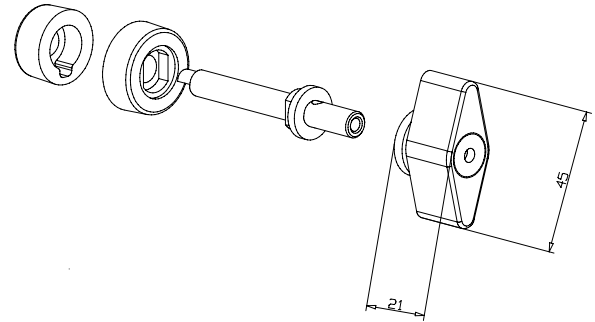

Copper terminal M6 isometric representation

Copper terminal M8 isometric representation

polcu6r

Binding posts 6 mm, copper, insulation red

Body [mm]	[€]
68 * 20 * 20	22.90

polcu6rg

Binding posts 6 mm, copper, gold-plated, insulation red

Body [mm]	[€]
68 * 20 * 20	25.90

polcu6rp

Binding posts 6 mm, copper, platinised, insulation red

Body [mm]	[€]
68 * 20 * 20	30.90

polcu6s

Binding posts 6 mm, copper, insulation black

Body [mm]	[€]
68 * 20 * 20	22.90

polcu6sg

Binding posts 6 mm, copper, gold-plated, insulation black

Body [mm]	[€]
68 * 20 * 20	25.90

polcu6sp

Binding posts 6 mm, copper, platinised, insulation black

Body [mm]	[€]
68 * 20 * 20	30.90

polcu8r

Body [mm]	[€]
76 * 45 * 27	37.90

polcu8s

Binding posts 8 mm, copper, insulation black

Body [mm]	[€]
76 * 45 * 27	28.90

polcu8sg

Binding posts 8 mm, copper, gold-plated, insulation black

Body [mm]	[€]
76 * 45 * 27	32.90