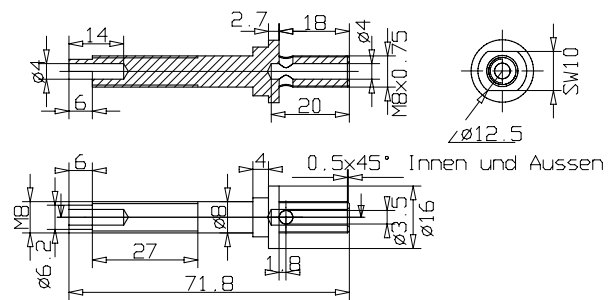

Copper terminal M6 isometric representation

Copper terminal M8 isometric representation

polcu6r

Binding posts 6 mm, copper, insulation red

Body [mm]	[€]
68 * 20 * 20	22.90

polcu6rg

Binding posts 6 mm, copper, gold-plated, insulation red

Body [mm]	[€]
68 * 20 * 20	25.90

polcu6rp

Binding posts 6 mm, copper, platinised, insulation red

Body [mm]	[€]
68 * 20 * 20	30.90

polcu6s

Binding posts 6 mm, copper, insulation black

Body [mm]	[€]
68 * 20 * 20	22.90

polcu6sg

Binding posts 6 mm, copper, gold-plated, insulation black

Body [mm]	[€]
68 * 20 * 20	25.90

polcu6sp

Binding posts 6 mm, copper, platinised, insulation black

Body [mm]	[€]
68 * 20 * 20	30.90

polcu8r

Body [mm]	[€]
76 * 45 * 27	37.90

polcu8s

Binding posts 8 mm, copper, insulation black

Body [mm]	[€]
76 * 45 * 27	28.90

polcu8sg

Binding posts 8 mm, copper, gold-plated, insulation black

Body [mm]	[€]
76 * 45 * 27	32.90