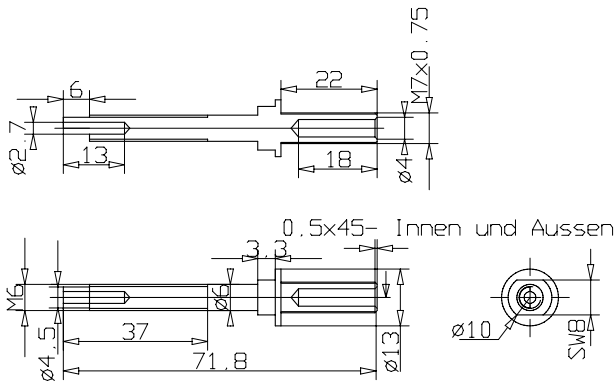

Copper terminal M6 isometric representation

Copper terminal M8 isometric representation

polcu6r

Binding posts 6 mm, copper, insulation red

Body [mm]	[€]
68 * 20 * 20	22.90

polcu6rg

Binding posts 6 mm, copper, gold-plated, insulation red

Body [mm]	[€]
68 * 20 * 20	25.90

polcu6rp

Binding posts 6 mm, copper, platinised, insulation red

Body [mm]	[€]
68 * 20 * 20	30.90

polcu6s

Binding posts 6 mm, copper, insulation black

Body [mm]	[€]
68 * 20 * 20	22.90

polcu6sg

Binding posts 6 mm, copper, gold-plated, insulation black

Body [mm]	[€]
68 * 20 * 20	25.90

polcu6sp

Binding posts 6 mm, copper, platinised, insulation black

Body [mm]	[€]
68 * 20 * 20	30.90

polcu8r

Body [mm]	[€]
76 * 45 * 27	37.90

polcu8s

Binding posts 8 mm, copper, insulation black

Body [mm]	[€]
76 * 45 * 27	28.90

polcu8sg

Binding posts 8 mm, copper, gold-plated, insulation black

Body [mm]	[€]
76 * 45 * 27	32.90